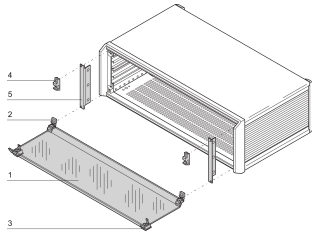

# PropacPRO Front Hood

The front hood bottom hinged can be assembled on to a PropacPRO case. It protects the PCB from accidental operations. A retrofittable lock can be installed.

## FEATURES

Mounting of hinges at top or bottom

Lock (max. 2) retrofittable

From acrylic glass, hinged, removable

Lateral cover (item 5) also serves as vertical EMC shielding of side panels

## SPECIFICATIONS

- Rack Height:** 3U
- Works With:** Cases
- Product Type:** Cover Plate
- Type:** Front Hood
- Product Family:** PropacPRO
- Material:** Thermoplastic

Table 1/1

Catalog Number	Rack Width	Package Quantity	Depth
24576-080	28HP	1	
24576-083	84HP	1	175mm
24576-082	63HP	1	