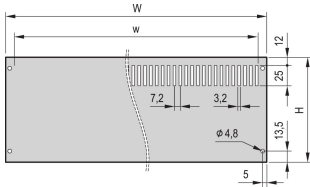

PropacPRO Rear Panel, Full Width, Unshielded

The rear panel, full width for PropacPRO Case mounts to the frame of the case. With or without vented slots.

CERTIFICATIONS

FEATURES

Alu panel, 2.0 mm (84 HP 2.5 mm)

Mounting with support bracket on case (right and left)

SPECIFICATIONS

- Material:** Aluminum
- Finish:** Anodized
- Works With:** Cases
- Product Family:** PropacPRO
- Type:** Rear Panel
- Product Type:** Side Panel

Table 1/2

Catalog Number	Rack Height	Rack Width	Design Feature	Package Quantity
24576-153	4U	63HP	Perforated	1
24576-145	2U	63HP	Perforated	1
24576-050	3U	84HP	Non-Perforated	1
24576-149	3U	63HP	Perforated	1
24576-150	3U	84HP	Perforated	1