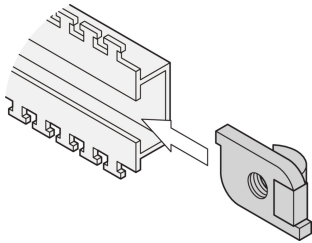

Slide Nut Kit for C-Rail

C-Rails are for better cable management. Installation generally behind the 19" uprights. They are compatible with standard cable clabs.

CERTIFICATIONS

FEATURES

Slide nut for C-profiles

SPECIFICATIONS

- Product Type:** Nut
- Material:** Steel

Table 1/1

Catalog Number	Package Quantity	Type	Works With
21101-127	100	Slide Nut	
21120-140	100	Slide Nut	Varistar CP

WARNING

nVent products shall be installed and used only as indicated in nVent's product instruction sheets and training materials. Instruction sheets are available at www.nvent.com and from your nVent customer service representative. Improper installation, misuse, misapplication or other failure to completely follow nVent's instructions and warnings may cause product malfunction, property damage, serious bodily injury and death and/or void your warranty.