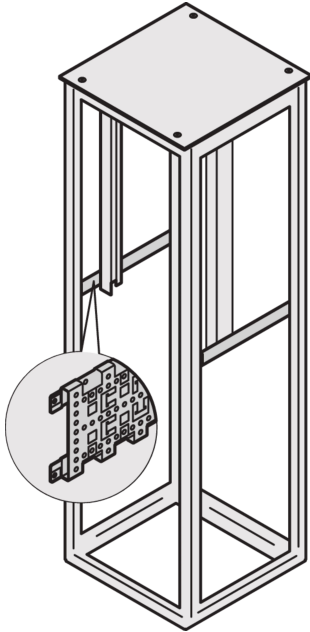

Varistar CP Depth Member

Horizontal depth member in the cabinet depth. Mounted directly at the Varistar CP frame for cable management, increased frame stiffness and additional fixing points.

CERTIFICATIONS

FEATURES

Cable routing facilitated using cable ties and cable eyes, required for recessed shelf

St, 1.5 mm, finish AlZn

SPECIFICATIONS

Height:	135mm
Product Type:	Bracket
Material:	Steel
Works With:	Varistar CP

Table 1/1

Catalog Number	Depth	Package Quantity	Finish	Rack Height	Package Unit
23130-081	600mm	2	Aluminum-Zinc Plated	3U	Pair
23130-083	900mm	2	Aluminum-Zinc Plated	3U	Pair
23130-084	1000mm	2	Aluminum-Zinc Plated	3U	Pair
23130-364	1100mm	2	Aluminum-Zinc Plated	3U	Pair
23130-082	800mm	2	Aluminum-Zinc Plated	3U	Pair
23130-365	1200mm	2	Aluminum-Zinc Plated	3U	Pair