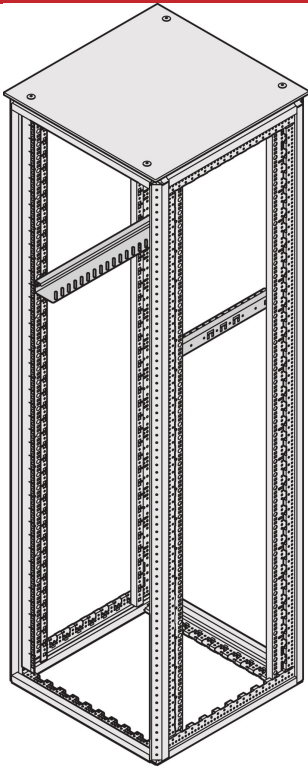

# Varistar CP Slide Rail

Mounts on four 19" slide mounts with 25/100 kg weight capacity.

## FEATURES

---

Mounts on four 19" slide mounts

Wide support surface (48 mm)

Can be fitted in 1 U increments (attach and screw into place)

## SPECIFICATIONS

---

**Product Type:** Slide Rail

**Material:** Steel

Table 1/2

Catalog Number	Static Load	Package Quantity	Finish	Height	Length	Works With
23130-096	25kg	2	Aluminum-Zinc Plated	500mm	456mm	Varistar CP
23130-099		2	Aluminum-Zinc Plated			Varistar CP
23130-116	100kg	2	Aluminum-Zinc Plated	200mm	156mm	Varistar CP
23130-120	100kg	2	Aluminum-Zinc Plated	740mm	699mm	Varistar CP
23130-118	100kg	2	Aluminum-Zinc Plated	500mm	458mm	Varistar CP
23130-098	25kg	2	Aluminum-Zinc Plated	740mm	699mm	Varistar CP
23130-097	25kg	2	Aluminum-Zinc Plated	700mm	656mm	Varistar CP
23130-119	100kg	2	Aluminum-Zinc Plated	700mm	658mm	Varistar CP
23130-123	100kg	10	Aluminum-Zinc Plated	500mm	458mm	Varistar CP
23130-101	25kg	10	Aluminum-Zinc Plated	500mm	456mm	Varistar CP
23130-124	100kg	10	Aluminum-Zinc Plated	700mm	658mm	Varistar CP
23130-102	25kg	10	Aluminum-Zinc Plated	700mm	656mm	Varistar CP
23130-125	100kg	10	Aluminum-Zinc Plated	740mm	699mm	Varistar CP
23130-103	25kg	10	Aluminum-Zinc Plated	740mm	699mm	Varistar CP
23130-126		10	Aluminum-Zinc Plated			Varistar CP