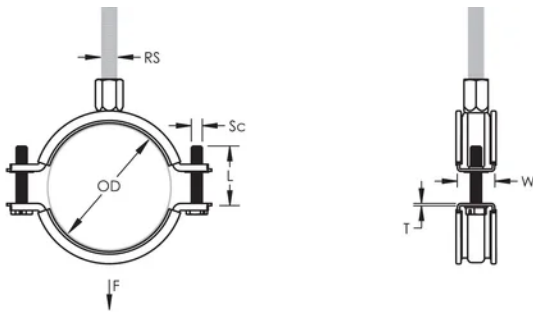

Longer ears position the screw farther from the hanger, improving tool clearance when the screw is tightened

Combination nut can be attached to M8 or M10 threaded rod, simplifying material handling

Screw length has been optimized to accommodate an increased pipe range, reducing inventory

## PRODUCT ATTRIBUTES

---

Article Number: 586319

Material: EPDM-SBR Rubber;Stainless Steel 316L (EN 1.4404)

Finish: Electropolished

Color: Black

Temperature: -50 to 110 °C

Outer Diameter (OD): 160 - 170 mm

Pipe Size: 6"

Rod Size (RS): M8;M10

Width (W): 25 mm

Thickness (T): 2 mm

Screw Diameter (Sc): 6

Screw Length (L): 37mm

Static Load: 2600N

## DIAGRAMS

---