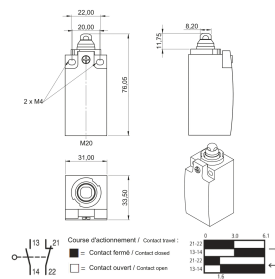

Door Contact Switch Without Cable

CATALOG NUMBER

20118-810

Door contact switch with magnetic contact, allows operational efficiency. This product is easy handlable by plug and play.

CERTIFICATIONS

FEATURES

Door contact switch (without connection cable)

PRODUCT ATTRIBUTES

Product Type: Switch

Depth: 33.5mm

Height: 76.5mm

Operating Temperature: -25 to 75°C

Protection Rating: IP66

Width: 31mm

Complies With: UL® 508; EN 50047 form B

Current Rating: 3 – 6A

Gross Weight: 0.1kg

Package Quantity: 1