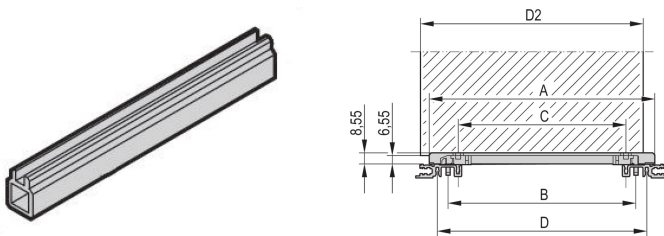

# Guide Rail Multi Piece, Mid-Piece, Plastic Extrusion, 220 mm, 2 mm Groove Width, Grey, 10 Pieces

## CATALOG NUMBER

**34564-892**

Guide rail mid-piece for individual multi-piece guide rails out of plastic or Aluminum extrusion. Suitable for Standard, Accessory, 4.4" PCB types and end pieces with coding.

## FEATURES

Middle profile for mounting guide rails for 2 mm groove width

2 plastic end pieces are required; these are pushed on to both ends of the middle profile

Guide rails can be clipped into horizontal rails (Al extrusion) or into 1.5 mm thick plates