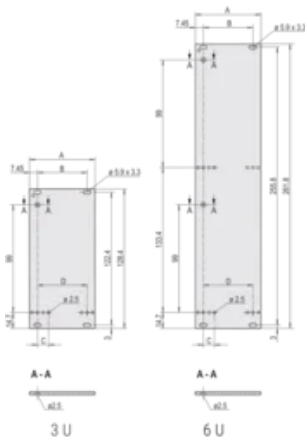

Catalog Number	Rear Finish	Treated Edges	Complies With	EMC Shielding	Height (H)	Width (W)
30847-631	Conductive	No	IEC 60297-3-101	No	261.8mm	50.5mm
30847-632	Conductive	No	IEC 60297-3-101	No	261.8mm	60.6mm
30847-606	Conductive	No	IEC 60297-3-101	No	128.4mm	35.2mm

DIAGRAMS

WARNING

nVent products shall be installed and used only as indicated in nVent's product instruction sheets and training materials. Instruction sheets are available at www.nvent.com and from your nVent customer service representative. Improper installation, misuse, misapplication or other failure to completely follow nVent's instructions and warnings may cause product malfunction, property damage, serious bodily injury and death and/or void your warranty.

North America

All locations
+1.763.422.2661
Chat with us:
nvent.com/schroff

Europe

Straubenhardt, Germany
+49.7082.794.0
Betschdorf, France
+33.3.88.90.64.90
Warsaw, Poland
+48.22.209.98.35
Assago, Italy
+39.02.932.7141
Chat with us:
nvent.com/schroff

Asia

Shanghai, China
+86.21.2412.6943
Qingdao, China
+86.532.8771.6101
Singapore
+65.6768.5800
Shin-Yokohama, Japan
+81.45.476.0271
Chat with us:
nvent.com/schroff

Middle East & India

Dubai, United Arab Emirates
+971.4.378.1700
Bangalore, India
+91.80.6715.2001
Istanbul, Turkey
+90.216.250.7374
Chat with us:
nvent.com/schroff

Our powerful portfolio of brands:

CADDY ERICO HOFFMAN ILSCO SCHROFF TRACHTE