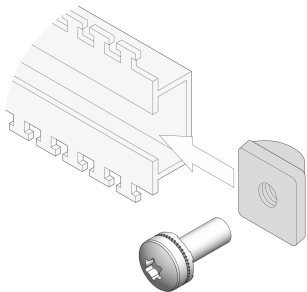

Slide Nuts with Screw

For variable assembly of 19" components outside the EIA increments

FEATURES

Slide Nut Kit Slide nut for C-profiles

SPECIFICATIONS

- Finish:** Nickel Plated
- Product Type:** Nut
- Material:** Stainless Steel

Table 1/1

| Catalog Number | Package Quantity |
|----------------|------------------|
| 21120-210 | 4 |
| 21120-211 | 50 |

WARNING

nVent products shall be installed and used only as indicated in nVent's product instruction sheets and training materials. Instruction sheets are available at www.nvent.com and from your nVent customer service representative. Improper installation, misuse, misapplication or other failure to completely follow nVent's instructions and warnings may cause product malfunction, property damage, serious bodily injury and death and/or void your warranty.