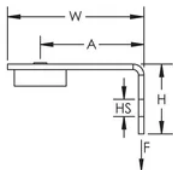

ADDITIONAL PRODUCT DETAILS

Static Load represents the static load of the nail gun insert assembly. Please consult with the nail manufacturer to evaluate the static load of the nail and type of concrete used for the installation. Maximum load is the lesser of the static load from the nail manufacturer or the published load for the assembly.

Nail gun insert is compatible with BeA® CN60-688ES, Hilti® BX 3, GX 3, DEWALT® Trak-It C3, SPIT® PULSA 40E, 800E, 700, 1000 or equivalent nailers.

DIAGRAMS