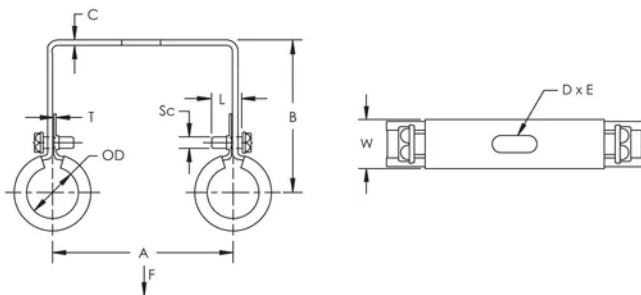

Finish: Electrogalvanized

Color: Black

Temperature: -50 to 110 °C

Pipe Size: 1/2"

NB/DN: 15

Outer Diameter (OD): 21 - 23 mm

Width (W): 20 mm

Thickness (T): 0.8 mm

A: 60 mm

B: 60 mm

Static Load: 450N

C: 2 mm

D: 20 mm

E: 8.5 mm

Screw Diameter (Sc): 6

Screw Length (L): 20mm

ADDITIONAL PRODUCT DETAILS

Lining is EPDM rubber.

DIAGRAMS

WARNING

nVent products shall be installed and used only as indicated in nVent's product instruction sheets and training materials. Instruction sheets are available at www.nvent.com and from your nVent customer service representative. Improper installation, misuse, misapplication or other failure to completely follow nVent's instructions and warnings may cause product malfunction, property damage, serious bodily injury and death and/or void your warranty.