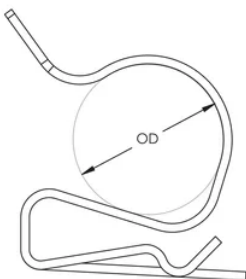

## FEATURES

Spring steel cable attachment

Allows for electrical cable to be attached to nVent CADDY Speed Link wire rope

## SPECIFICATIONS

**Finish:** nVent CADDY Armour

**Material:** Spring Steel

Table 1/1

| Catalog Number | Article Number | Wire Rope Diameter | Outer Diameter (OD) |
|----------------|----------------|--------------------|---------------------|
| SL1214         | 195860         | 1.5 - 3 mm         | 11.8 - 14.2 mm      |
| SL1518         | 195861         | 1.5 - 3 mm         | 12.7 - 18.2 mm      |

## DIAGRAMS