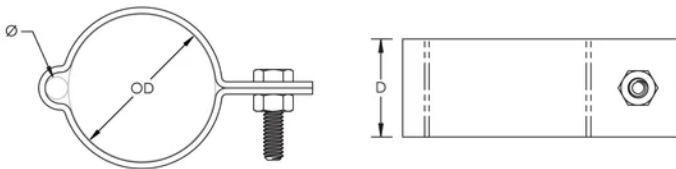

DIAGRAMS

WARNING

nVent products shall be installed and used only as indicated in nVent's product instruction sheets and training materials. Instruction sheets are available at www.nvent.com and from your nVent customer service representative. Improper installation, misuse, misapplication or other failure to completely follow nVent's instructions and warnings may cause product malfunction, property damage, serious bodily injury and death and/or void your warranty.