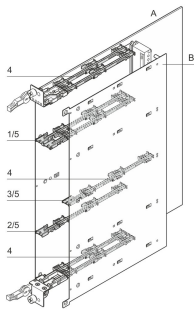

Guide Rail for AdvancedMC Compact and Full-Size Modules

CATALOG NUMBER

20849-008

Guide rail for AdvancedMC compact and full-size modules.

FEATURES

AdvancedMC compact and full-size modules

PRODUCT ATTRIBUTES

Product Type: Guide Rail

Product Family: AdvancedMC

Type: Guide

Works With: Systems

Material: Polybutylene Terephthalate

Color: Red

Package Quantity: 10

Net Weight: 0.028kg

WARNING

nVent products shall be installed and used only as indicated in nVent's product instruction sheets and training materials. Instruction sheets are available at www.nvent.com and from your nVent customer service representative. Improper installation, misuse, misapplication or other failure to completely follow nVent's instructions and warnings may cause product malfunction, property damage, serious bodily injury and death and/or void your warranty.