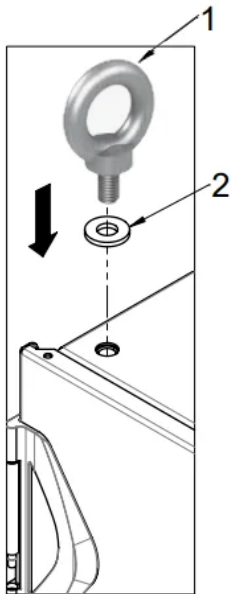

## CATALOG NUMBER

24630-030

Bolt on lifting eyes to lift and place cabinet without cabinet damage.