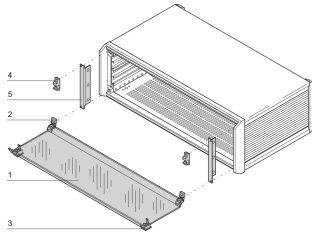

PropacPRO Front Hood

The front hood bottom hinged can be assembled on to a PropacPRO case. It protects the PCB from accidental operations. A retrofittable lock can be installed.

CERTIFICATIONS

FEATURES

Mounting of hinges at top or bottom

Lock (max. 2) retrofittable

From acrylic glass, hinged, removable

Lateral cover (item 5) also serves as vertical EMC shielding of side panels

SPECIFICATIONS

- Rack Height:** 3U
- Works With:** Cases
- Product Type:** Cover Plate
- Type:** Front Hood
- Product Family:** PropacPRO
- Material:** Thermoplastic

Table 1/1

Catalog Number	Rack Width	Package Quantity	Depth
24576-080	28HP	1	
24576-083	84HP	1	175mm
24576-082	63HP	1	

Catalog Number	Rack Width	Package Quantity	Depth
24576-081	42HP	1	

ADDITIONAL PRODUCT DETAILS