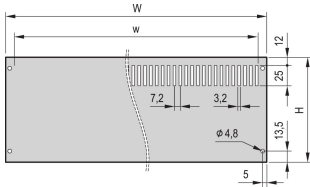

PropacPRO Rear Panel, Full Width, Unshielded

The rear panel, full width for PropacPRO Case mounts to the frame of the case. With or without vented slots.

CERTIFICATIONS

FEATURES

Alu panel, 2.0 mm (84 HP 2.5 mm)

Mounting with support bracket on case (right and left)

SPECIFICATIONS

- Material:** Aluminum
- Finish:** Anodized
- Works With:** Cases
- Product Family:** PropacPRO
- Type:** Rear Panel
- Product Type:** Side Panel

Table 1/2

Catalog Number	Rack Height	Rack Width	Design Feature	Package Quantity
24576-153	4U	63HP	Perforated	1
24576-145	2U	63HP	Perforated	1
24576-050	3U	84HP	Non-Perforated	1
24576-149	3U	63HP	Perforated	1
24576-150	3U	84HP	Perforated	1

Catalog Number	Rack Height	Rack Width	Design Feature	Package Quantity
24576-049	3U	63HP	Non-Perforated	1
24576-052	4U	42HP	Non-Perforated	1
24576-148	3U	42HP	Perforated	1
24576-045	2U	63HP	Non-Perforated	1
24576-152	4U	42HP	Perforated	1
24576-053	4U	63HP	Non-Perforated	1
24576-047	3U	28HP	Non-Perforated	1
24576-054	4U	84HP	Non-Perforated	1
24576-048	3U	42HP	Non-Perforated	1
24576-154	4U	84HP	Perforated	1
24576-146	2U	84HP	Perforated	1
24576-044	2U	42HP	Non-Perforated	1
24576-046	2U	84HP	Non-Perforated	1
24576-158	6U	84HP	Perforated	1
24576-147	3U	28HP	Perforated	1