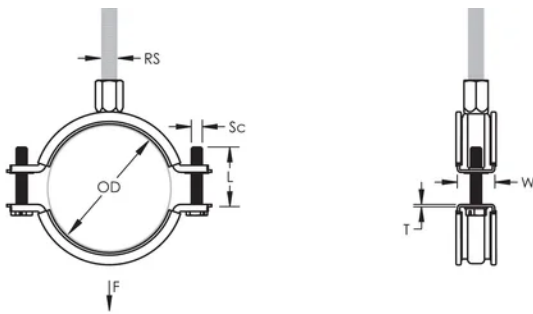

Finish: Electropolished

Color: Black

Temperature: -50 to 110 °C

Outer Diameter (OD): 68 - 78 mm

Pipe Size: 2 1/2"

NB/DN: 65

Rod Size (RS): M8;M10

Width (W): 23 mm

Thickness (T): 1.5 mm

Screw Diameter (Sc): 6

Screw Length (L): 32mm

Static Load: 700N

ADDITIONAL PRODUCT DETAILS

Lining is EPDM rubber.

DIAGRAMS

WARNING