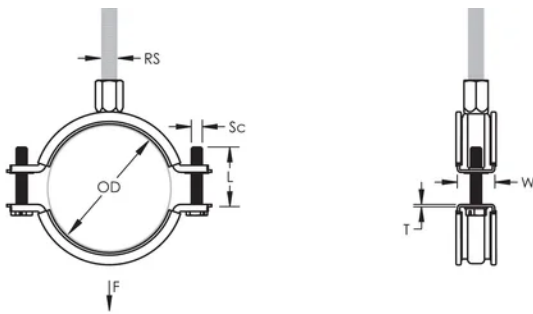

Finish: Electropolished

Color: Black

Temperature: -50 to 110 °C

Outer Diameter (OD): 215 - 225 mm

Pipe Size: 8"

NB/DN: 200

Rod Size (RS): M8;M10

Width (W): 27 mm

Thickness (T): 2.25 mm

Screw Diameter (Sc): 6

Screw Length (L): 37mm

Static Load: 3600N

ADDITIONAL PRODUCT DETAILS

Lining is EPDM rubber.

DIAGRAMS

WARNING