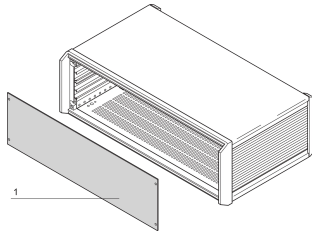

PropacPRO Front Panel, Full Width, Unshielded

The front panel, full width for PropacPRO Case mounts to the frame of the case.

CERTIFICATIONS

FEATURES

Al panel, 2.0 mm (84 HP 2.5 mm)

SPECIFICATIONS

- Material:** Aluminum
- Finish:** Anodized
- Accessory Type:** Front panel
- Product Type:** Front Panel

Table 1/2

Catalog Number	Rack Height	Rack Width	Package Quantity	Front Finish	Rear Finish	Treated Edges
20850-136	3U	63HP	1	Anodized	Anodized	No
20850-158	6U	84HP	1	Anodized	Conductive	No
20850-129	2U	63HP	1	Anodized	Anodized	No
20850-135	3U	42HP	1	Anodized	Anodized	No
20850-142	4U	42HP	1	Anodized	Anodized	No
20850-143	4U	63HP	1	Anodized	Anodized	No
20850-130	2U	84HP	1	Anodized	Anodized	No