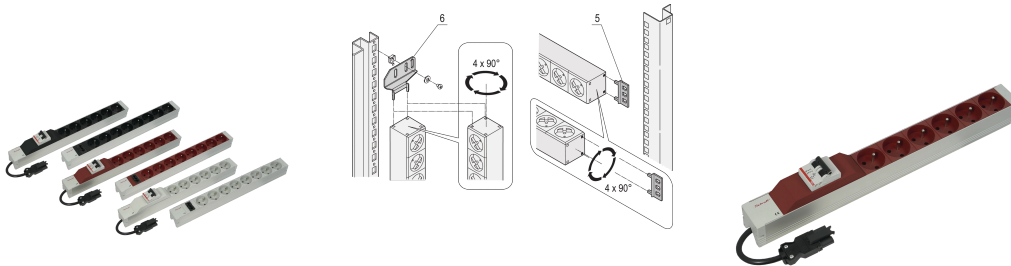

Socket Strip, UTE, With Wieland® Input, 8 Sockets, 19", Black

Data Solutions

CATALOG NUMBER

60110-347

Modular, compact PDU with many function elements. Using a 1 U by 1 U aluminum chassis the PDU can easily be integrated in a rack. The Wieland connector allows easy combination with different power input cords.

CERTIFICATIONS

FEATURES

Input via Wieland® GST 18 plug

Socket strips can be rotated through all four directions (in 90° increments) during fitting

Output via UTE sockets

Horizontal or vertical mounting

Installation height 1 U

In accordance with NFC 61-303

PRODUCT ATTRIBUTES

Socket Type: UTE

Socket Quantity: 8

Switched Outlets: No

Voltage AC: 230V

Package Quantity: 1

Color: Black

Depth: 44mm

Finish: Anodized

Length: 438.5mm

Material: Aluminum; Polyamide

Product Type: Socket Strip

Net Weight: 0.641kg

ADDITIONAL PRODUCT DETAILS

Please order mounting bracket for vertical mounting separately.