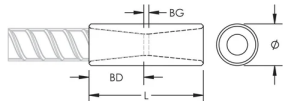

PRODUCT ATTRIBUTES

Material: Stainless Steel Duplex 2205 (EN 1.4462)

Finish: Plain

Rebar Size, Metric: 14 mm

Diameter (Ø): 25 mm

Length (L): 56mm

Bar Depth (BD): 21mm

Bar Gap (BG): 14mm

Bar dimensions and weights listed may vary by region. Coupler sizes not shown may be available by special order. Contact your nVent LENTON representative for more information.

DIAGRAMS

WARNING

nVent products shall be installed and used only as indicated in nVent's product instruction sheets and training materials. Instruction sheets are available at www.nvent.com and from your nVent customer service representative. Improper installation, misuse, misapplication or other failure to completely follow nVent's instructions and warnings may cause product malfunction, property damage, serious bodily injury and death and/or void your warranty.