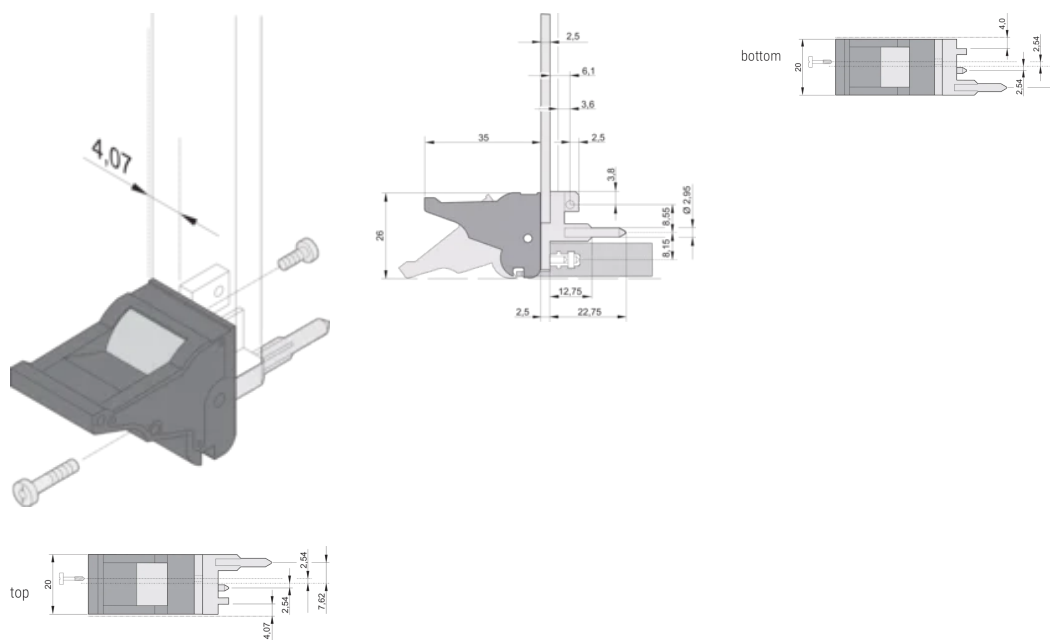

Product Type: Handle

Type: Inserter/Extractor, Standard

Width (W): 19.8mm

Works With: Front Panels

Net Weight: 0.243kg

ADDITIONAL PRODUCT DETAILS

Please order Coding pegs and Microswitch separately.

DIAGRAMS