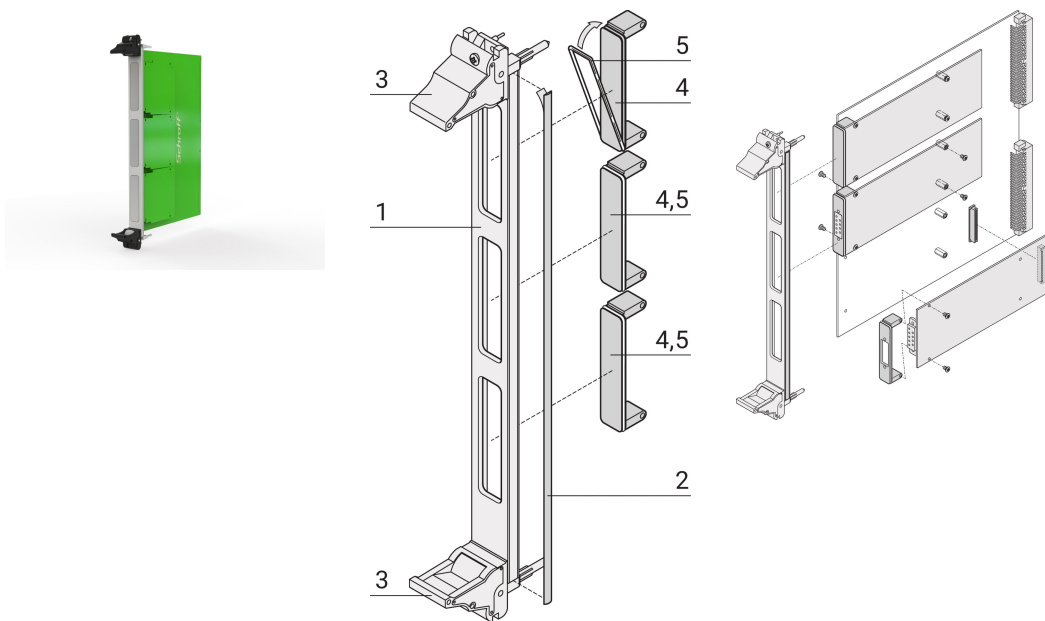

Plug-In Unit Kit for FMC With IEL Handle black, U-shaped Front Panel Shielded (Textile), 6 U, 4 HP

CATALOG NUMBER

20836-254

The FMC bezel are in accordance with Vita 57.1 specification. Covers the cut out in the overall front panel.

CERTIFICATIONS

FEATURES

In accordance with Vita 57.1 specification

For single 69.0 x 76.5 mm or double 139.0 x 76.5 mm modules

Al-Profile plug-in unit with IEL handle

PRODUCT ATTRIBUTES

Rack Height: 6U

Package Quantity: 1

Handle Type: IEL

Mounting: Screw-on Front

Gasket Type: Textile EMC

Front Finish: Anodized

Rear Finish: Conductive

Treated Edges: No

Complies With: FMC Mezzanine, Vita 57.1

EMC Shielding: Yes

Finish: Anodized; Passivated

Height: 261.8mm

Material: Aluminum

Product Type: Front Panel

Rack Width: 4HP

Type: Front Panel with Handle (PIU)

Width: 20mm

Net Weight: 0.15kg