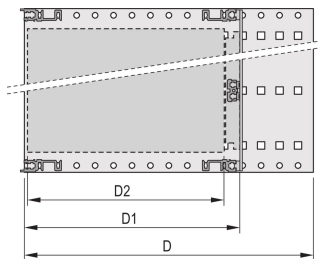

EuropacPRO 19" Subrack Kit for Backplane, Heavy, Retrofit Shielding, 6 U, 235 mm

CATALOG NUMBER

24563-462

Rear horizontal rail for backplane mounting with insulation strip

CERTIFICATIONS

FEATURES

Horizontal rail type "Heavy"

Shock and Vibration resistance up to 5 g

IP 20, in accordance with IEC 60529

Shock and vibration tested to the German "Bahn" standards BN 411002, BN 411003

Internal and external dimensions in accordance with: IEC 60297-3-100, -101, IEEE 1101.1