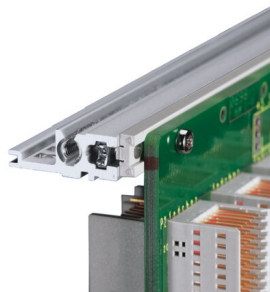

EuropacPRO 19" Subrack Kit for Backplane, Heavy, Retrofit Shielding, 6 U, 235 mm

CATALOG NUMBER

24563-462

Rear horizontal rail for backplane mounting with insulation strip

CERTIFICATIONS

FEATURES

Horizontal rail type "Heavy"

Shock and Vibration resistance up to 5 g

IP 20, in accordance with IEC 60529

Shock and vibration tested to the German "Bahn" standards BN 411002, BN 411003

Internal and external dimensions in accordance with: IEC 60297-3-100, -101, IEEE 1101.1

Board Depth: 160mm; 220mm

Gasket Type: Textile EMC

Shock and Vibration Tolerance: 5g (force)

Handle Included: No

Mounting: Rack

Complies With: IEC 60297-3-103

EMC Shielding: No

Finish: Anodized; Passivated