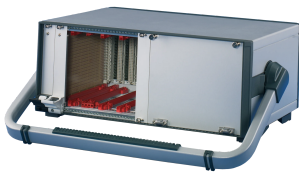

RatiopacPRO/-Air Tip-up Handle, 63 HP

CATALOG NUMBER

24571-321

Tip-up carrying handles.

CERTIFICATIONS

FEATURES

Adjustable in 30° increments

Retrofittable without mechanical tooling on case

Static load-carrying capacity 30 kg

The handle enable a user to have a better view to the front side of the case in case of desktop usage

PRODUCT ATTRIBUTES

Rack Width: 63HP

Package Quantity: 1

Handle Type: Tip-up Handle

Color: Silver

Finish: Powder Coated

Material: Aluminum; ABS

Product Family: RatiopacPRO; RatiopacPRO AIR

Product Type: Handle

Works With: Cases

Gross Weight: 0.561kg

ADDITIONAL PRODUCT DETAILS