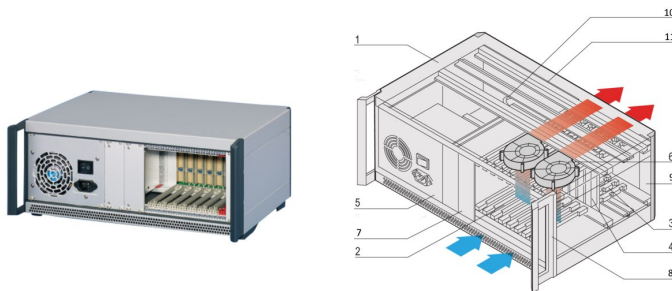

CPCI System With ATX PSU. Desktop, 4 U, 8 Slot, 84 HP

CATALOG NUMBER

24579-602

CompactPCI Desktop Chassis with vertical Card Cage for eight 3 U Boards, eight 3 U RTM Boards and built in ATX Power Supply.

CERTIFICATIONS

FEATURES

In accordance with IEC 60297-3-101, -102, -103; IEEE 1101.1, 1101.10/11; backplane in accordance with PICMG 2.0 rev. 3.0

System with vertical card cage. Board format Front: 3 U, 160 mm deep; Rear I/O: 3 U, 80 mm deep

Backplane 8 slot, 3 U, 32 bit, system slot right; 8 HP wide CPU can be used

Heat dissipation by two radial fans, airflow front to rear

ATX PSU, 300 W

PRODUCT ATTRIBUTES

Product Type: System

Number of Slots: 8

Type: Desktop

Backplane Type: 3 U CompactPCI

Data Transfer: 32-bit PCI Bus

Power per Slot: 40W

Input Voltage AC: 100 – 240V

Airflow Direction: Front to Rear

Rack Height: 4U

Power Supply Type: (1) ATX PSU