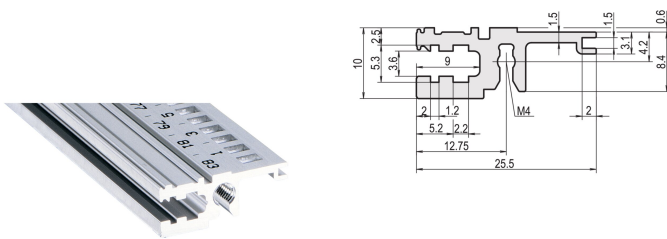

Horizontal Rail, Front, Type L-OD, Light, Without Lip, 84 HP

CATALOG NUMBER

34560-084

Combinations of horizontal rails and side panels

	Subrack 1 HP	Subrack 2 HP	Subrack 3 HP	Subrack 4 HP
Subrack 1 HP	-	+	+	+
Subrack 2 HP	+	+	+	+
Subrack 3 HP	+	+	-	-
Subrack 4 HP	+	+	-	-

Legend: + can be combined, - combination not recommended

The horizontal rail without a lip enable the use of a setups such as a 6 U front panel for a subrack which is split into 2 x 3 U.

CERTIFICATIONS

FEATURES

For installation behind full-width front panel

< 28 HP not to print

Without lip (L-OD)

Aluminum extrusion, anodized finish, conductive contact surface

PRODUCT ATTRIBUTES

Rack Width: 84HP

Package Quantity: 1

Finish: Anodized

Length: 431.8mm

Material: Aluminum

Product Family: EuropacPRO; RatiopacPRO; RatiopacPRO AIR; CompacPRO; PropacPRO

Product Type: Horizontal Rail

Type: Light, OD

Works With: Subracks; Cases

Net Weight: 0.12kg