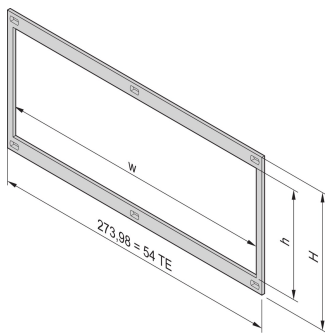

Front Frame, Unshielded for Horizontal Boards Mounting, 3 U, 20 HP

CATALOG NUMBER

34564-108

Front frame installation provides the contact between subracks and assemblies. It must be used if a customer has selected a horizontal board mounting Kit.

CERTIFICATIONS

FEATURES

Front frame, Unshielded, for horizontal board mounting

PRODUCT ATTRIBUTES

Rack Height: 3U

Rack Width: 20HP

Package Quantity: 1

Finish: Anodized

Material: Aluminum

Product Family: EuropacPRO

Product Type: Side Panel