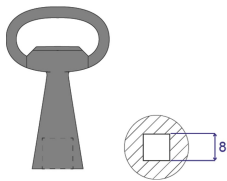

Key 8 mm Square Lock

CATALOG NUMBER

60114-365

Key 8 mm Square Lock, generally used in the industrial space for common key requirements.

CERTIFICATIONS

FEATURES

Key 8 mm Square Lock

PRODUCT ATTRIBUTES