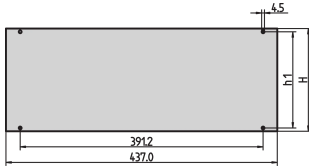

Inpac Front Panel

The front panel can be assembled on to the Inpac Case.

CERTIFICATIONS

FEATURES

Al panel, 2.5 mm

SPECIFICATIONS

- Depth:** 2.5mm
- Material:** Aluminum
- Finish:** Anodized
- Works With:** Cases
- Accessory Type:** Front panel
- Product Type:** Front Panel
- Product Family:** Inpac

Table 1/2

Catalog Number	Rack Height	Package Quantity	Front Finish	Rear Finish	Treated Edges	EMC Shielding
30828-055	2U	1	Anodized	Anodized	No	No
30828-067	6U	1	Anodized	Anodized	No	No
30828-061	4U	1	Anodized	Anodized	No	No
30828-058	3U	1	Anodized	Anodized	No	No

Table 2/2

Catalog Number	Height	Width
30828-055	76mm	437mm
30828-067	253.8mm	437mm
30828-061	165mm	437mm
30828-058	120.5mm	437mm

ADDITIONAL PRODUCT DETAILS

The assembly kit for the front panel is included with the 19" chassis.