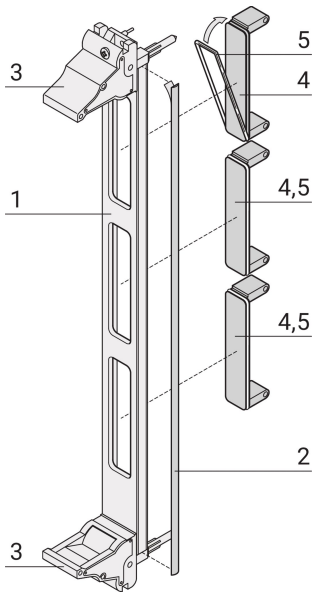

# Plug-In Unit Kit for PMC, Chromated, Shielded (Textile) With Handle

U-shaped front panel with cutout for PMC. Shieldable for textile EMC gasket.

## FEATURES

In accordance with IEEE P1386, PCI Mezzanine Card

For single 69.0 x 76.5 mm or double 139.0 x 76.5 mm modules

For standard defined I/O mezzanine modules which connect to carrier cards

PMC = PCI Mezzanine Card

## SPECIFICATIONS

<b>Rack Width:</b>	4HP
<b>Material:</b>	Aluminum
<b>Product Type:</b>	Front Panel
<b>Type:</b>	Front Panel with Handle (PIU)
<b>EMC Shielding:</b>	Yes

Table 1/2

Catalog Number	Rack Height	Package Quantity	Handle Type	Mounting	Gasket Type	Front Finish
20836-460	3U	1	IEL	Screw-on Front	Textile EMC	Anodized
20836-461	6U	1	IEL	Screw-on Front	Textile EMC	Anodized