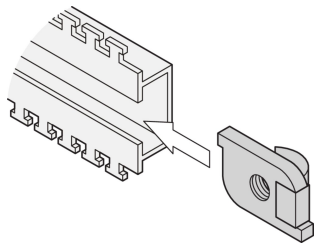

Slide Nut Kit for C-Rail

C-Rails are for better cable management. Installation generally behind the 19" uprights. They are compatible with standard cable clabs.

CERTIFICATIONS

FEATURES

Slide nut for C-profiles

SPECIFICATIONS

Product Type: Nut
Material: Steel

Table 1/1

Catalog Number	Package Quantity	Type	Works With
21101-127	100	Slide Nut	
21120-140	100	Slide Nut	Varistar CP

WARNING

nVent products shall be installed and used only as indicated in nVent's product instruction sheets and training materials. Instruction sheets are available at www.nvent.com and from your nVent customer service representative. Improper installation, misuse, misapplication or other failure to completely follow nVent's instructions and warnings may cause product malfunction, property damage, serious bodily injury and death and/or void your warranty.