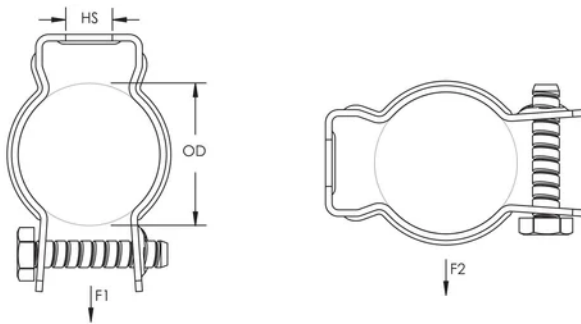

Catalog Number	Article Number	Nut Type	Outer Diameter (OD)	Hole Size (HS)	Static Load 1 (F1)	Static Load 2 (F2)
CD2.5B	181370	Built-In Nut	31 - 38 mm	7.14 mm	880N	220N
CD9B	181540	Hex Nut	108 - 115 mm	7.9 mm	1550N	220N
CD7B	181490	Hex Nut	80 - 90 mm	7.9 mm	1550N	220N
CD8B	181500	Hex Nut	95 - 105 mm	7.9 mm	1550N	220N
CD6B	181480	Hex Nut	66 - 76 mm	7.9 mm	1550N	220N

Table 2/2

Catalog Number	Article Number	Certifications
CD1B	181190	ITB, cUL, UL
CD2B	181150	cUL, UL
CD3B	181380	ITB, cUL, UL
CD0B	181140	UL, cUL
CD4B	181390	cUL, ITB, UL
CD5B	181470	ITB, cUL, UL
CD2.5B	181370	UL, cUL
CD9B	181540	
CD7B	181490	
CD8B	181500	
CD6B	181480	

DIAGRAMS

WARNING

nVent products shall be installed and used only as indicated in nVent's product instruction sheets and training materials. Instruction sheets are available at www.nvent.com and from your nVent customer service representative. Improper installation, misuse, misapplication or other failure to completely follow nVent's instructions and warnings may cause product malfunction, property damage, serious bodily injury and death and/or void your warranty.