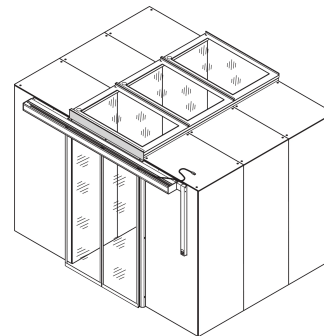

Aisle Containment Sliding Door, Automatic, 1200W, RAL 7021

Data Solutions

CATALOG NUMBER

21130-073

Aisle closing doors in different versions manual and automatic opening.

CERTIFICATIONS

FEATURES

Suitable for 2000 and 2200 mm high cabinets

Doors for lateral closure of cabinet row

Black grey (RAL 7021)

Double doors suitable for an aisle width of 1200 mm

Trim is required for 2200 mm high cabinets; please order separately

PRODUCT ATTRIBUTES

Type: Aisle Door

Package Quantity: 1

Color: Black Grey

Color Code: RAL 7021

Finish: Powder Coated

Material: Steel

Product Family: Varistar CP

Product Type: Cabinet Door

Net Weight: 111.342kg