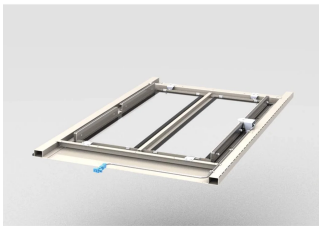

Aisle Containment Automatic Top Cover, 1200W 600D, RAL 7021

Data Solutions

CATALOG NUMBER

21130-592

Top cover that can be automatically opened in case of an event on site.

CERTIFICATIONS

FEATURES

Automatic containment top covers open automatically in the event of fire so that the facility sprinkler systems can put out the fire. In normal operation, the top covers are kept closed by electromagnets and open when the floating contact of the fire detection system is opened

Suitable for an aisle width of 1200 mm

Top cover with safety glass, 7 mm

With the universal top cover profile, the aisle height can be increased by 84 mm; please order separately

The top cover can be removed from the inside. When opened, the top cover provides access to lighting and sprinkler systems above the containment system for maintenance work

Please order the control unit, which can be used to control up to 12 automatic top covers, separately

A 24 VDC power supply unit is required to operate the system. Please order separately

PRODUCT ATTRIBUTES

Width: 600mm

Depth: 1200mm

Package Quantity: 1

Color: Black Grey

Color Code: RAL 7021

Finish: Powder Coated

Material: Steel; Glass

Product Type: Cover