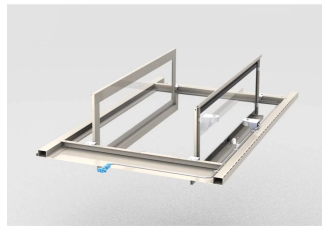

Aisle Containment Automatic Top Cover, 1200W 600D, RAL 7021

Data Solutions

CATALOG NUMBER

21130-592

Top cover that can be automatically opened in case of an event on site.

CERTIFICATIONS

FEATURES

Automatic containment top covers open automatically in the event of fire so that the facility sprinkler systems can put out the fire. In normal operation, the top covers are kept closed by electromagnets and open when the floating contact of the fire detection system is opened

Suitable for an aisle width of 1200 mm

Top cover with safety glass, 7 mm

With the universal top cover profile, the aisle height can be increased by 84 mm; please order separately

The top cover can be removed from the inside. When opened, the top cover provides access to lighting and sprinkler systems above the containment system for maintenance work

Please order the control unit, which can be used to control up to 12 automatic top covers, separately

A 24 VDC power supply unit is required to operate the system. Please order separately

PRODUCT ATTRIBUTES

Width: 600mm

Depth: 1200mm

Package Quantity: 1

Color: Black Grey

Color Code: RAL 7021

Finish: Powder Coated

Material: Steel; Glass

Product Type: Cover