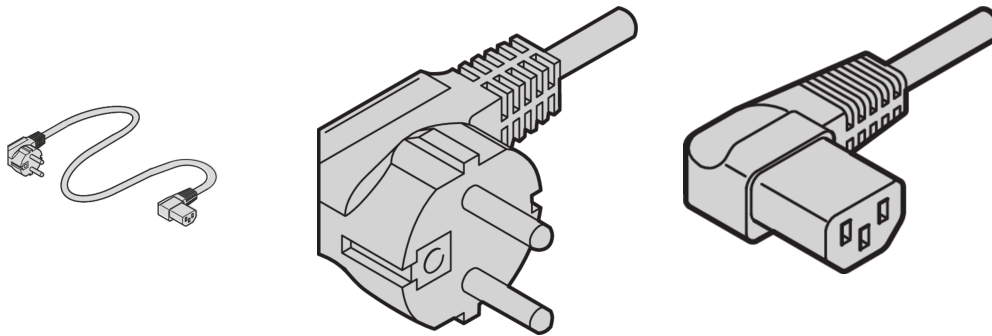

Mains Cable, SCHUKO/UTE to IEC C13-Angled, 2.5 m Grey

Data Solutions

CATALOG NUMBER

60704-020

nVent SCHROFF Mains cable provides practical, universal fastening with variable attachment facilities. They are general in nature and fit in to different applications like Fans, cabinet lights, etc., Industrial PC connections, Uninterruptible power supplies, Systems.

CERTIFICATIONS

FEATURES

Applications: Fans, cabinet lights, Industrial PC connections, Uninterruptible power supplies and Systems

PRODUCT ATTRIBUTES

Input Connector: SCHUKO / UTE

Output Connector: IEC C13

Length: 2500mm

Package Quantity: 1

Color: Grey

Connector Type: Angled

Material: PVC

Product Type: Cable

Gross Weight: 0.271kg

WARNING

nVent products shall be installed and used only as indicated in nVent's product instruction sheets and training materials. Instruction sheets are available at www.nvent.com and from your nVent customer service representative. Improper installation, misuse, misapplication or other failure to completely follow nVent's instructions and warnings may cause product malfunction, property damage, serious bodily injury and death and/or void your warranty.