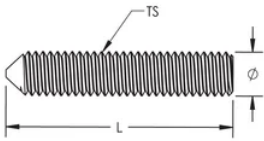

SPECIFICATIONS

Material: Graphite; Silicon Bronze; Stainless Steel 302 (EN 1.4324); Stainless Steel 304 (EN 1.4301)

Table 1/2						
Catalog Number	Rail Type	Number of Connections	Minimum Order Quantity	Mold Family	Length (L)	Diameter (Ø)
KIT6	85 lb to 141 lb T-Rail Sections	100	1	HV Mold Family	25mm	6mm
PBK244	RI52, RI59	1	50	HV Mold Family	49.27mm	9.5mm
KIT12	85 lb to 141 lb T-Rail Sections	100	1	HV Mold Family	38mm	12mm
PBK245	RI52, RI59	1	50	HV Mold Family	49.27mm	18.8mm
KIT16	85 lb to 141 lb T-Rail Sections	100	1	HV Mold Family	48mm	16mm

Table 2/2				
Catalog Number	Thread Size (TS)	Studs	Washers	Nuts

KIT6	M6	Stainless Steel (100)	Stainless Steel Shakeproof (200)	6 mm Nylock (100)
PBK244	3/8" UNC	Stainless Steel (1)	3/8" Silicon Bronze Lock Washer (1)	3/8"-16 UNC Silicon Bronze Hex Nut (1)
KIT12	M12	Stainless Steel (100)	Stainless Steel Spring (100), Stainless Steel Plain (100)	12 mm Half (100), 12 mm Full (100)
PBK245	5/8" UNC	Stainless Steel (1)	5/8" Silicon Bronze Lock Washer (1)	5/8"-11 UNC Silicon Bronze Hex Nut (1)
KIT16	M16	Stainless Steel (100)	Stainless Steel Spring (100), Stainless Steel Flat (200)	16 mm Stainless Steel Hex Nut (100)

ADDITIONAL PRODUCT DETAILS

Welder frame sold separately.

A gap between conductors may be required. See mold tag for more information.

DIAGRAMS

WARNING

nVent products shall be installed and used only as indicated in nVent's product instruction sheets and training materials. Instruction sheets are available at www.nvent.com and from your nVent customer service representative. Improper installation, misuse, misapplication or other failure to completely follow nVent's instructions and warnings may cause product malfunction, property damage, serious bodily injury and death and/or void your warranty.