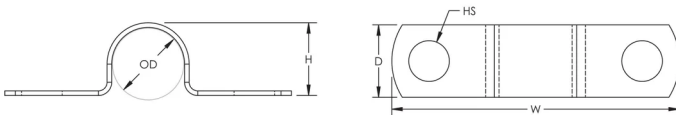

Table 2/2

Catalog Number	Hole Size (HS)	Certifications
LPC804	4.76 mm	E202878-Combined_CoC, E202878-Combined_CoC
LPC802	4.76 mm	E202878-Combined_CoC, E202878-Combined_CoC
LPA804	4.76 mm	
LPC808L	7.14 mm	E202878-Combined_CoC, E202878-Combined_CoC
LPA808	7.14 mm	
LPC808	7.14 mm	E202878-Combined_CoC, E202878-Combined_CoC
LPC806	7.14 mm	E202878-Combined_CoC, E202878-Combined_CoC

DIAGRAMS

WARNING

nVent products shall be installed and used only as indicated in nVent's product instruction sheets and training materials. Instruction sheets are available at www.nvent.com and from your nVent customer service representative. Improper installation, misuse, misapplication or other failure to completely follow nVent's instructions and warnings may cause product malfunction, property damage, serious bodily injury and death and/or void your warranty.

North America

+1.800.753.9221
Option 1 – Customer Care
Option 2 – Technical
Support

Europe

Netherlands:
+31 800-0200135
France:
+33 800 901 793

Europe

Germany:
800 1890272
Other Countries:
+31 13 5835404

APAC

Shanghai:
+ 86 21 2412 1618/19
Sydney:
+61 2 9751 8500

Our powerful portfolio of brands:

CADDY ERICO HOFFMAN ILSCO SCHROFF TRACHTE