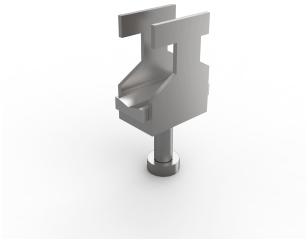

# Cable Clamps, CAC

The cable clamps secures cables into position and relieves any external strains which in turn helps prevent equipment damage.

## FEATURES

---

Description: To secure incoming cables onto the fixing bars CAB and CABP. Holds the cable in position and supports the weight.

Material: Zinc plated steel.

Pack quantity: 25 clamps.

Mounting requirements: Add CAB/CABP to mount the cable clamps CAC.

## SPECIFICATIONS

**Thickness:** 2mm  
**Material:** Mild Steel  
**Finish:** Zinc Plated

Table 1/1

Catalog Number	Article Number	Height	Width	Depth	Enclosure Material	Product Family
CAC0612	CAC0612	64mm	25mm	19mm	Mild Steel, Stainless Steel	Free-Standing
CAC1014	CAC1014	64mm	25mm	19mm	Mild Steel, Stainless Steel	Free-Standing
CAC1216	CAC1216	64mm	25mm	19mm	Mild Steel, Stainless Steel	Free-Standing
CAC1418	CAC1418	64mm	25mm	19mm	Mild Steel, Stainless Steel	Free-Standing
CAC1822	CAC1822	64mm	25mm	19mm	Mild Steel, Stainless Steel	Free-Standing
CAC3842	CAC3842	64mm	25mm	19mm	Mild Steel, Stainless Steel	Free-Standing
CAC3438	CAC3438	64mm	25mm	19mm	Mild Steel, Stainless Steel	Free-Standing
CAC2226	CAC2226	64mm	25mm	19mm	Mild Steel, Stainless Steel	Free-Standing
CAC2630	CAC2630	64mm	25mm	19mm	Mild Steel, Stainless Steel	Free-Standing
CAC4246	CAC4246	64mm	25mm	19mm	Mild Steel, Stainless Steel	Free-Standing
CAC5864	CAC5864	64mm	25mm	19mm	Mild Steel, Stainless Steel	Free-Standing
CAC3034	CAC3034	64mm	25mm	19mm	Mild Steel, Stainless Steel	Free-Standing