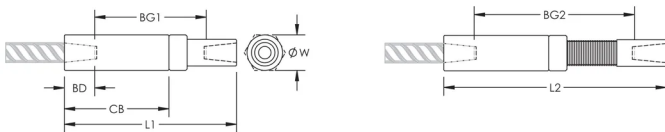

Rebar Size, Metric: 14 mm

Diameter ($\emptyset$): 25 mm

Length 1 (L1): 134 mm

Length 2 (L2): 172 mm

Bar Depth (BD): 21mm

Bar Gap 1 (BG1): 92mm

Bar Gap 2 (BG2): 130mm

Coupler Body (CB): 82mm

Unit Weight: 0.37 kg

Designed to Meet: AASHTO; ABNT NBR 8548:1984; ACI 318 Type 1 (125% Specified Yield); ACI 318 Type 2 (Specified Tensile); ACI 349; ACI 359; AS3600

Package Quantity: 54

ADDITIONAL PRODUCT DETAILS

Bar dimensions and weights listed may vary by region. Coupler sizes not shown may be available by special order. Contact your nVent LENTON representative for more information.

DIAGRAMS

WARNING

---

nVent products shall be installed and used only as indicated in nVent's product instruction sheets and training materials. Instruction sheets are available at www.nvent.com and from your nVent customer service representative. Improper installation, misuse, misapplication or other failure to completely follow nVent's instructions and warnings may cause product malfunction, property damage, serious bodily injury and death and/or void your warranty.