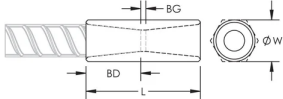

Designed to Meet: AASHTO;ABNT NBR 8548:1984;ACI 318 Type 1 (125% Specified Yield);ACI 318 Type 2 (Specified Tensile);ACI 349;ACI 359;AS3600

Package Quantity: 150

ADDITIONAL PRODUCT DETAILS

Bar dimensions and weights listed may vary by region. Coupler sizes not shown may be available by special order. Contact your nVent LENTON representative for more information.

DIAGRAMS

WARNING

nVent products shall be installed and used only as indicated in nVent's product instruction sheets and training materials. Instruction sheets are available at www.nvent.com and from your nVent customer service representative. Improper installation, misuse, misapplication or other failure to completely follow nVent's instructions and warnings may cause product malfunction, property damage, serious bodily injury and death and/or void your warranty.

North America

+1.800.753.9221
Option 1 – Customer Care
Option 2 – Technical
Support

Europe

Netherlands:
+31 800-0200135
France:
+33 800 901 793

Europe

Germany:
800 1890272
Other Countries:
+31 13 5835404