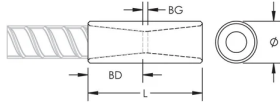

PRODUCT ATTRIBUTES

Material: Stainless Steel Duplex 2205 (EN 1.4462)

Finish: Plain

Rebar Size, Metric: 16 mm

Rebar Size, US: #5

Rebar Size, Canada: 15M

Diameter (Ø): 25 mm

Length (L): 56mm

Bar Depth (BD): 22mm

Bar Gap (BG): 12mm

Unit Weight: 0.16 kg

Designed to Meet: AASHTO;ABNT NBR 8548:1984;ACI 318 Type 1 (125% Specified Yield);ACI 318 Type 2 (Specified Tensile);ACI 349;ACI 359;AS3600

ADDITIONAL PRODUCT DETAILS

Bar dimensions and weights listed may vary by region. Coupler sizes not shown may be available by special order. Contact your nVent LENTON representative for more information.

DIAGRAMS

WARNING

nVent products shall be installed and used only as indicated in nVent's product instruction sheets and training materials. Instruction sheets are available at www.nvent.com and from your nVent customer service representative. Improper installation, misuse, misapplication or other failure to completely follow nVent's instructions and warnings may cause product malfunction, property damage, serious bodily injury and death and/or void your warranty.