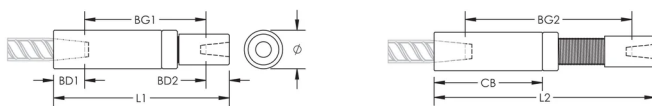

Diameter (Ø): 35 mm

Length 1 (L1): 197 mm

Length 2 (L2): 260 mm

Bar Depth 1 (BD1): 35mm

Bar Depth 2 (BD2): 19mm

Bar Gap 1 (BG1): 143mm

Bar Gap 2 (BG2): 206mm

Coupler Body (CB): 126mm

Unit Weight: 1.33 kg

Designed to Meet: AASHTO;ABNT NBR 8548:1984;ACI 318 Type 1 (125% Specified Yield);ACI 318 Type 2 (Specified Tensile);ACI 349;ACI 359;AS3600

Package Quantity: 14

ADDITIONAL PRODUCT DETAILS

Bar dimensions and weights listed may vary by region. Coupler sizes not shown may be available by special order. Contact your nVent LENTON representative for more information.

DIAGRAMS

WARNING

---

nVent products shall be installed and used only as indicated in nVent's product instruction sheets and training materials. Instruction sheets are available at www.nvent.com and from your nVent customer service representative. Improper installation, misuse, misapplication or other failure to completely follow nVent's instructions and warnings may cause product malfunction, property damage, serious bodily injury and death and/or void your warranty.