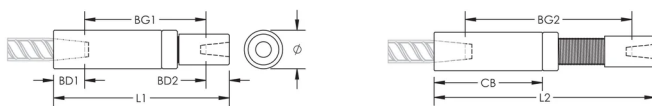

Diameter (Ø): 35 mm

Length 1 (L1): 197 mm

Length 2 (L2): 260 mm

Bar Depth 1 (BD1): 35mm

Bar Depth 2 (BD2): 24mm

Bar Gap 1 (BG1): 138mm

Bar Gap 2 (BG2): 201mm

Coupler Body (CB): 126mm

Unit Weight: 1.3 kg

Designed to Meet: AASHTO; ABNT NBR 8548:1984; ACI 318 Type 1 (125% Specified Yield); ACI 318 Type 2 (Specified Tensile); ACI 349; ACI 359; AS3600

Package Quantity: 14

ADDITIONAL PRODUCT DETAILS

Bar dimensions and weights listed may vary by region. Coupler sizes not shown may be available by special order. Contact your nVent LENTON representative for more information.

DIAGRAMS

WARNING

---

nVent products shall be installed and used only as indicated in nVent's product instruction sheets and training materials. Instruction sheets are available at www.nvent.com and from your nVent customer service representative. Improper installation, misuse, misapplication or other failure to completely follow nVent's instructions and warnings may cause product malfunction, property damage, serious bodily injury and death and/or void your warranty.