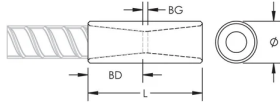

PRODUCT ATTRIBUTES

Material: Stainless Steel Duplex 2205 (EN 1.4462)

Finish: Plain

Rebar Size, Metric: 20 mm

Rebar Size, US: #6

Rebar Size, Canada: 20M

Diameter (Ø): 38 mm

Length (L): 71mm

Bar Depth (BD): 28mm

Bar Gap (BG): 15mm

Unit Weight: 0.25 kg

Designed to Meet: AASHTO;ABNT NBR 8548:1984;ACI 318 Type 1 (125% Specified Yield);ACI 318 Type 2 (Specified Tensile);ACI 349;ACI 359;AS3600

ADDITIONAL PRODUCT DETAILS

Bar dimensions and weights listed may vary by region. Coupler sizes not shown may be available by special order. Contact your nVent LENTON representative for more information.

DIAGRAMS

WARNING

nVent products shall be installed and used only as indicated in nVent's product instruction sheets and training materials. Instruction sheets are available at www.nvent.com and from your nVent customer service representative. Improper installation, misuse, misapplication or other failure to completely follow nVent's instructions and warnings may cause product malfunction, property damage, serious bodily injury and death and/or void your warranty.