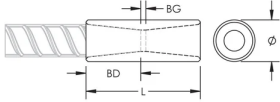

ADDITIONAL PRODUCT DETAILS

Bar dimensions and weights listed may vary by region. Coupler sizes not shown may be available by special order. Contact your nVent LENTON representative for more information.

DIAGRAMS

WARNING

---

nVent products shall be installed and used only as indicated in nVent's product instruction sheets and training materials. Instruction sheets are available at www.nvent.com and from your nVent customer service representative. Improper installation, misuse, misapplication or other failure to completely follow nVent's instructions and warnings may cause product malfunction, property damage, serious bodily injury and death and/or void your warranty.

North America

+1.800.753.9221

Option 1 – Customer Care

Option 2 – Technical

Support

Europe

Netherlands:

+31 800-0200135

France:

+33 800 901 793

Europe

Germany:

800 1890272

Other Countries:

+31 13 5835404