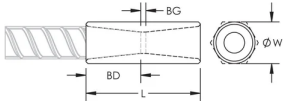

Designed to Meet: AASHTO;ABNT NBR 8548:1984;ACI 318 Type 1 (125% Specified Yield);ACI 318 Type 2 (Specified Tensile);ACI 349;ACI 359;AS3600

Package Quantity: 50

ADDITIONAL PRODUCT DETAILS

Bar dimensions and weights listed may vary by region. Coupler sizes not shown may be available by special order. Contact your nVent LENTON representative for more information.

DIAGRAMS

WARNING

nVent products shall be installed and used only as indicated in nVent's product instruction sheets and training materials. Instruction sheets are available at www.nvent.com and from your nVent customer service representative. Improper installation, misuse, misapplication or other failure to completely follow nVent's instructions and warnings may cause product malfunction, property damage, serious bodily injury and death and/or void your warranty.

North America

+1.800.753.9221
Option 1 – Customer Care
Option 2 – Technical
Support

Europe

Netherlands:
+31 800-0200135
France:
+33 800 901 793

Europe

Germany:
800 1890272
Other Countries:
+31 13 5835404