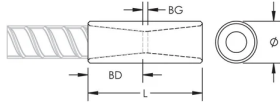

ADDITIONAL PRODUCT DETAILS

Bar dimensions and weights listed may vary by region. Coupler sizes not shown may be available by special order. Contact your nVent LENTON representative for more information.

DIAGRAMS

WARNING

nVent products shall be installed and used only as indicated in nVent's product instruction sheets and training materials. Instruction sheets are available at www.nvent.com and from your nVent customer service representative. Improper installation, misuse, misapplication or other failure to completely follow nVent's instructions and warnings may cause product malfunction, property damage, serious bodily injury and death and/or void your warranty.

North America

+1.800.753.9221
Option 1 – Customer Care
Option 2 – Technical
Support

Europe

Netherlands:
+31 800-0200135
France:
+33 800 901 793

Europe

Germany:
800 1890272
Other Countries:
+31 13 5835404